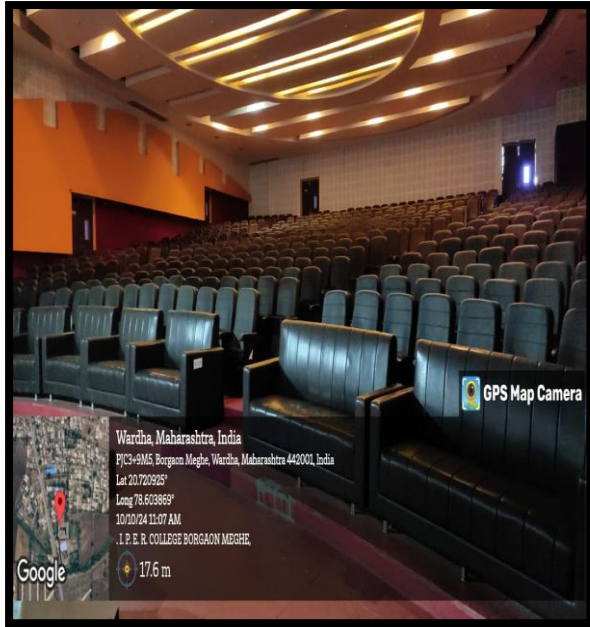

**Geotagged Photographs
of facilities for
cultural activities,
sports, games (indoor, outdoor), yoga centre**

Facilities for Cultural Activities:

(Dr. R. O. Ganjivale)
Principal
INSTITUTE OF PHARMACEUTICAL EDUCATION & RESEARCH
BORGON (Moghe), Wardha