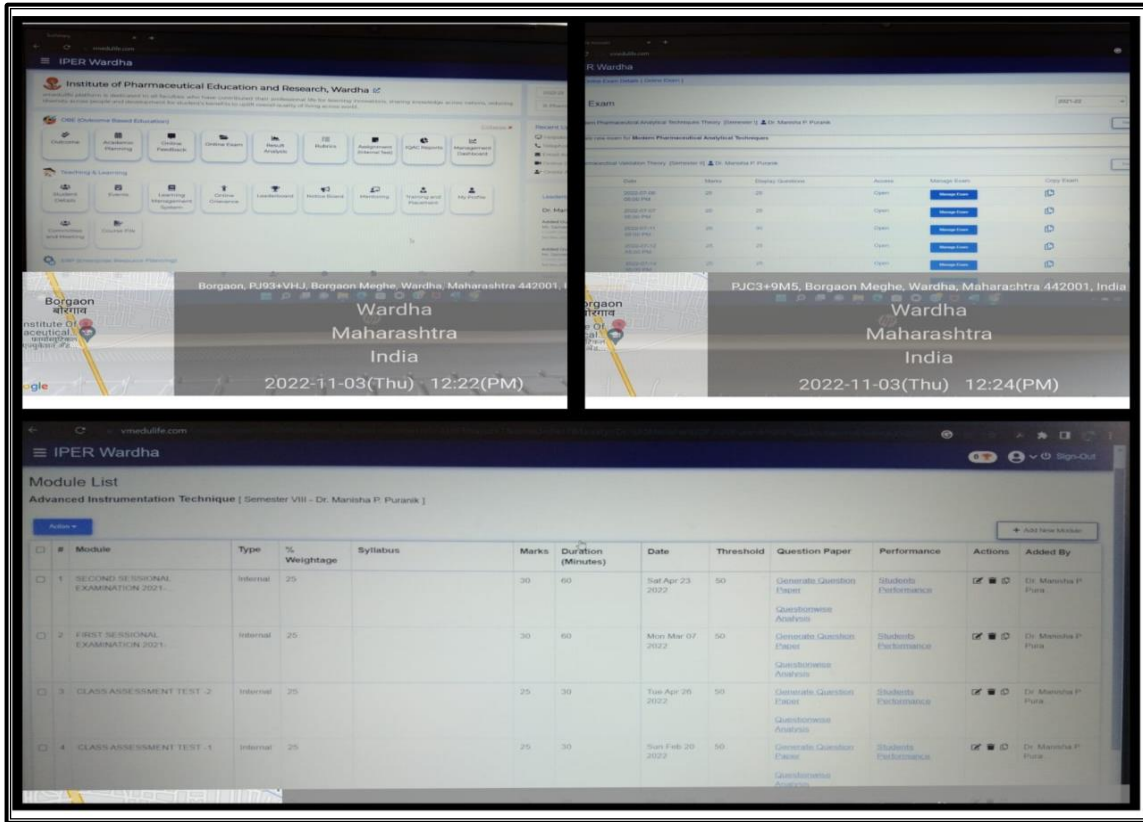

Vidarbha Youth Welfare Society's
INSTITUTE OF PHARMACEUTICAL EDUCATION AND RESEARCH
Borgaon (Meghe), Wardha (M.S.)

VMedulife – Learning Management System

(Dr. R. O. Ganjivale)
Principal
PRINCIPAL
Institute of Pharmaceutical Education & Research
Borgaon (Meghe), Wardha