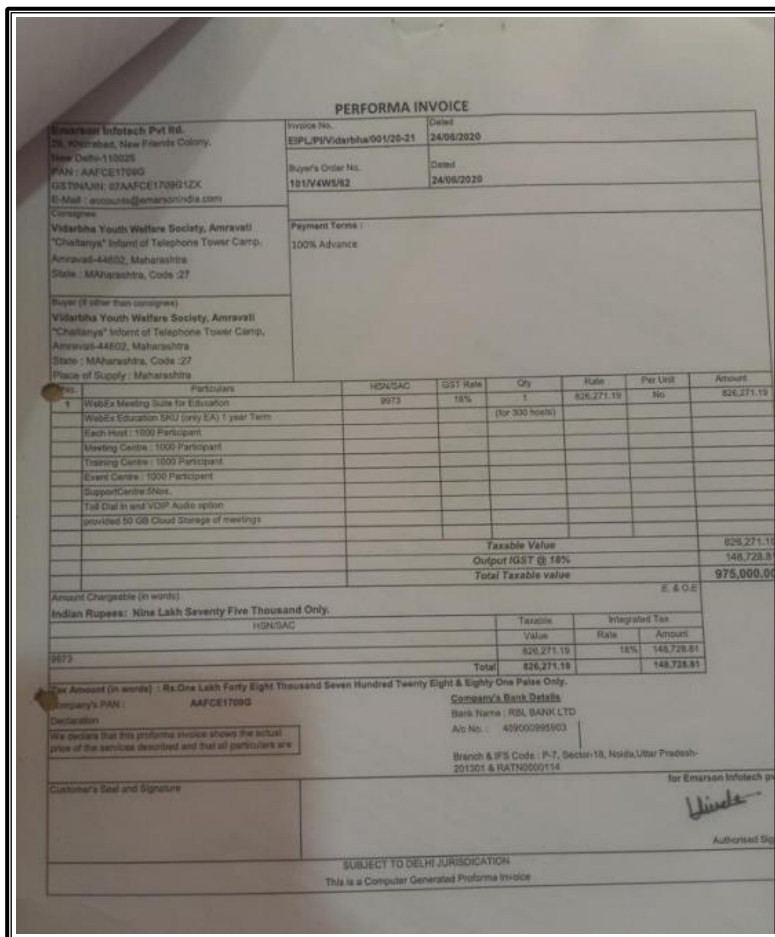

Purchase Invoice of LMS, Moodle

(Dr. R. O. Ganjivale)
Principal
PRINCIPAL
Institute of Pharmaceutical Education & Research
Borgaon (Meghe), Wardha